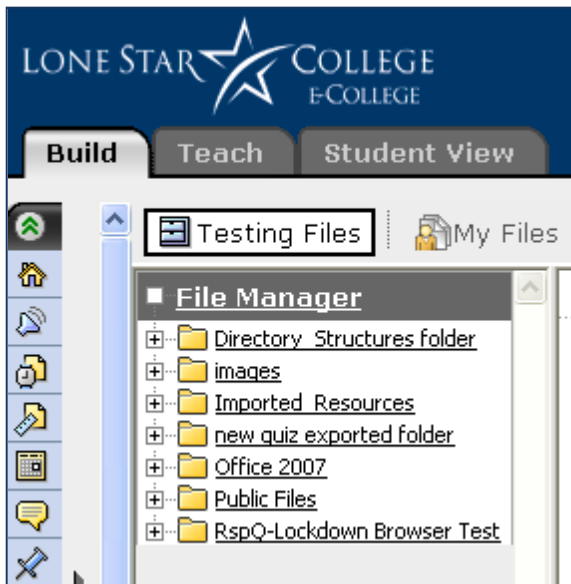

Once inside the File Manager the file(s) will need to be located. There are two separate locations where files can be stored. The left icon will have the full name of the course currently in use and the right will only say "My Files".