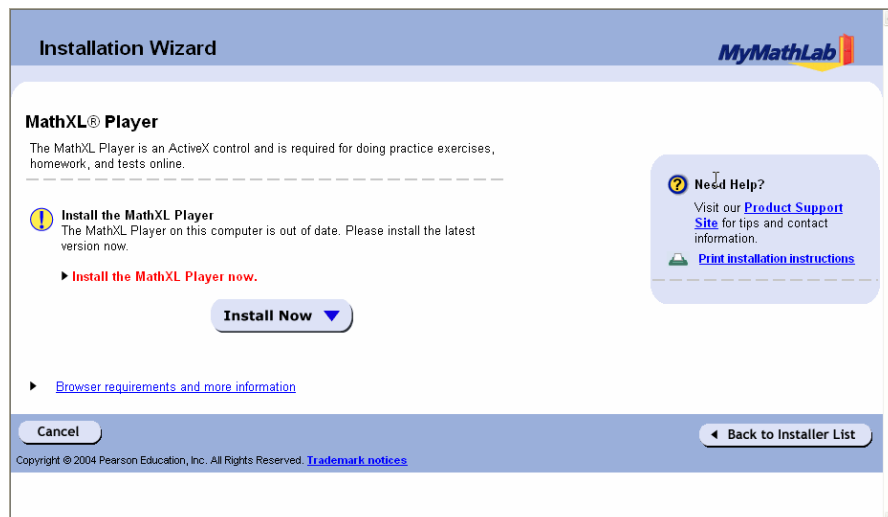

- Install MathXL Player or any other components required for your computer.