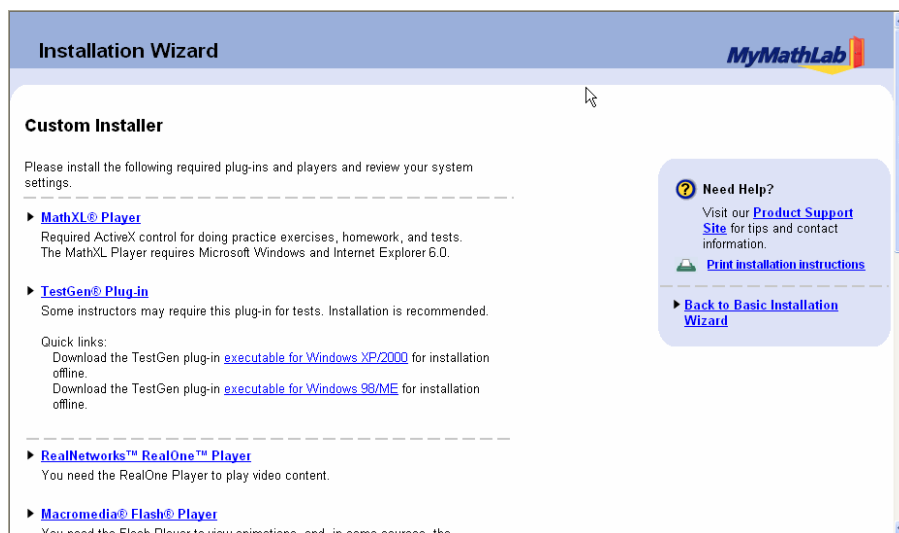

- Install MathXL Player or any other components required for your computer.